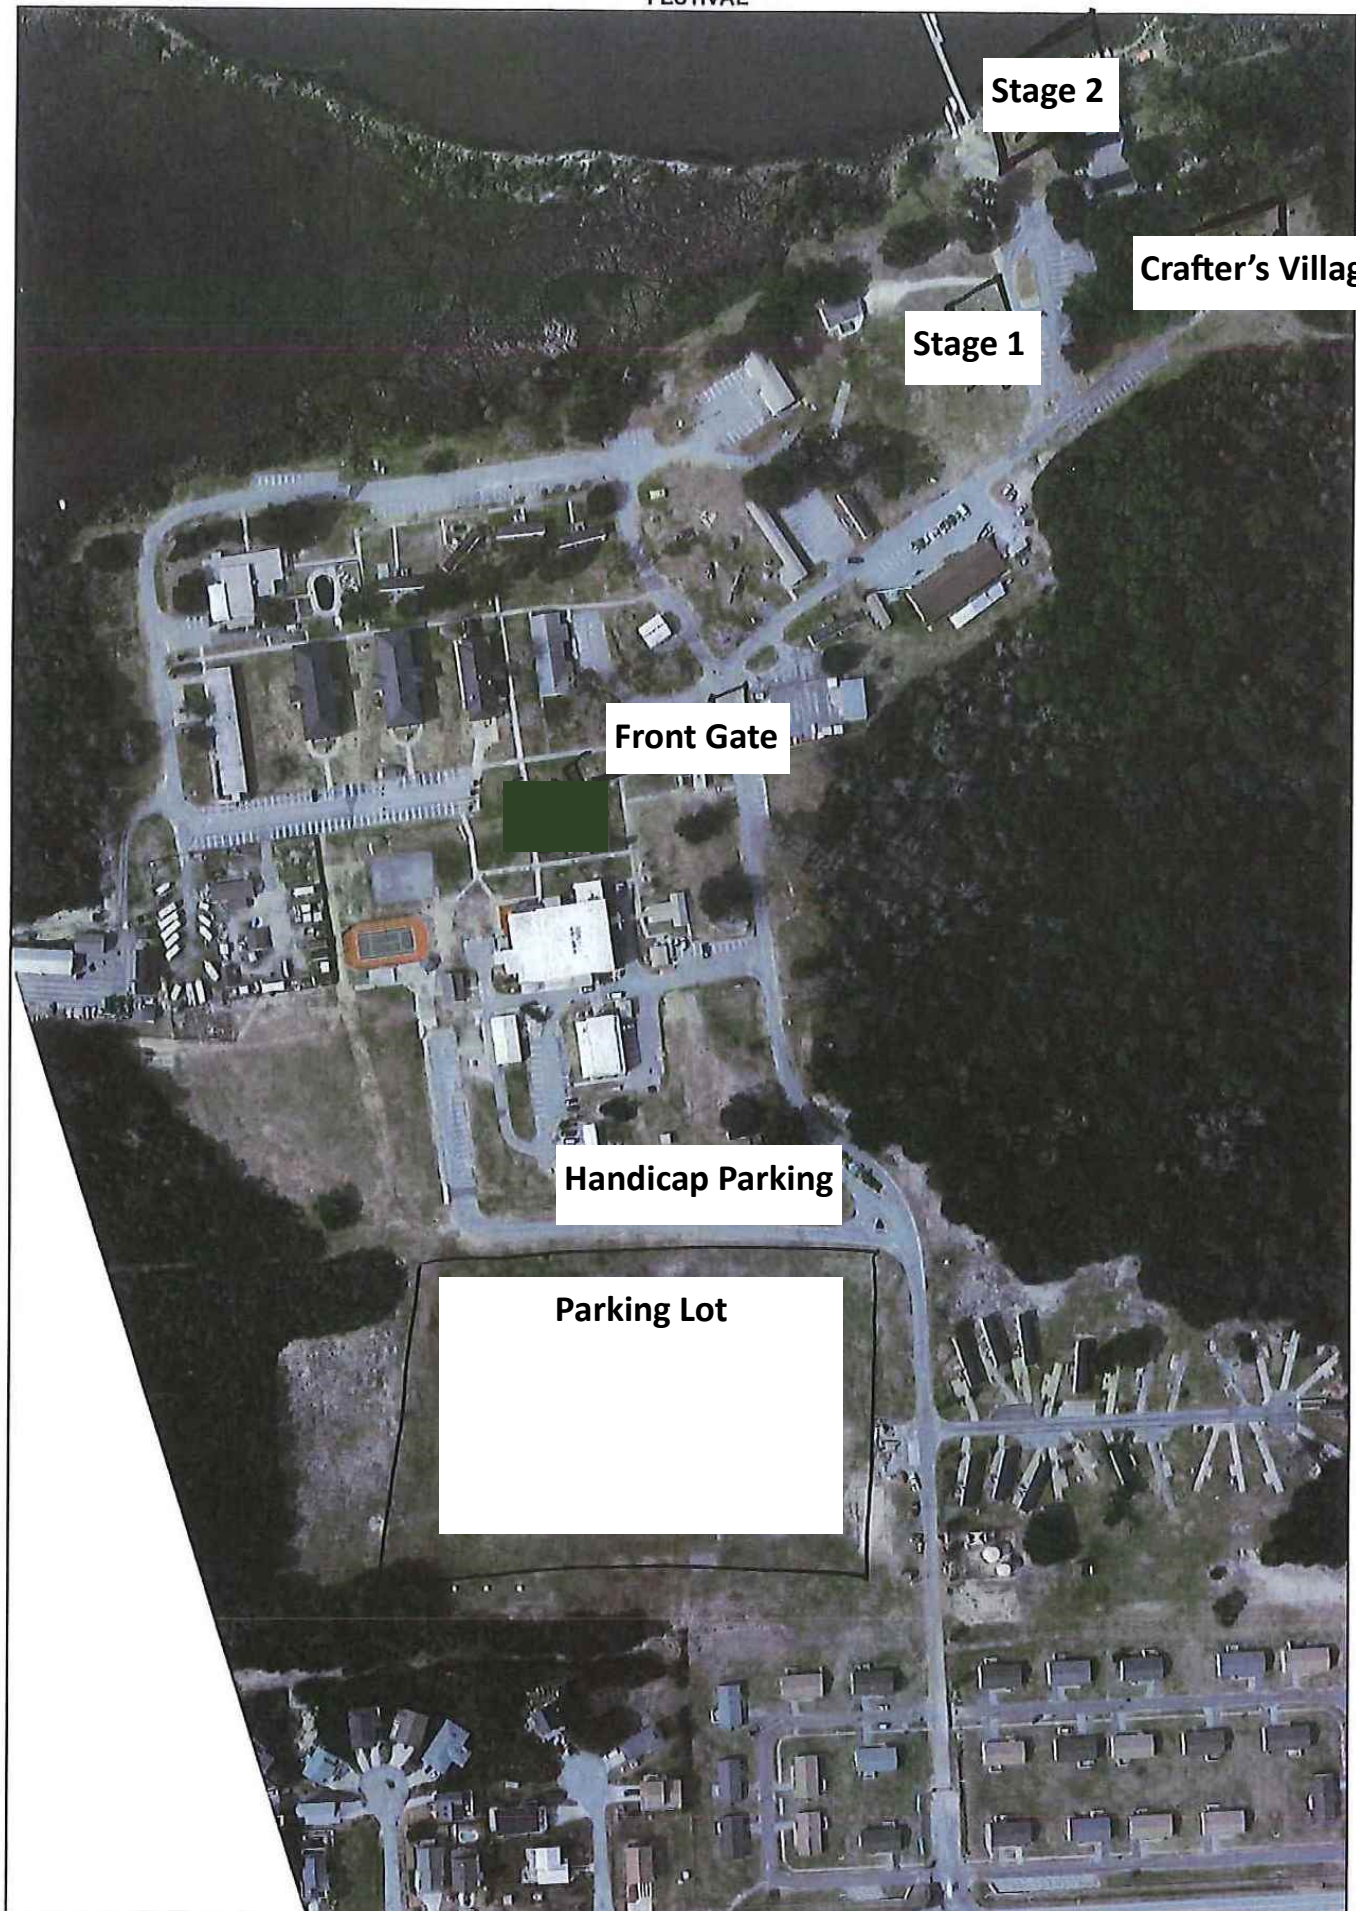

SEAFOOD BLUES AND JAZZ
FESTIVAL

1 inch = 80 feet

Stage 2

Crafter's Village

Stage 1

Front Gate

Handicap Parking

Parking Lot